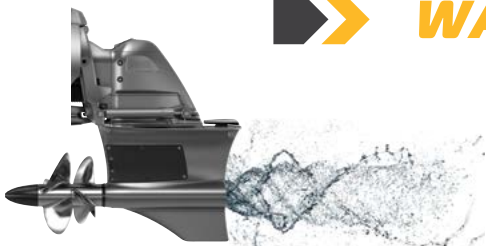

WATERSPORTS READY

- BALLAST SYSTEM
- WAKE ENHANCEMENT TABS
- ZERO-OFF SPEED CONTROL
- FORWARD FACING DRIVE