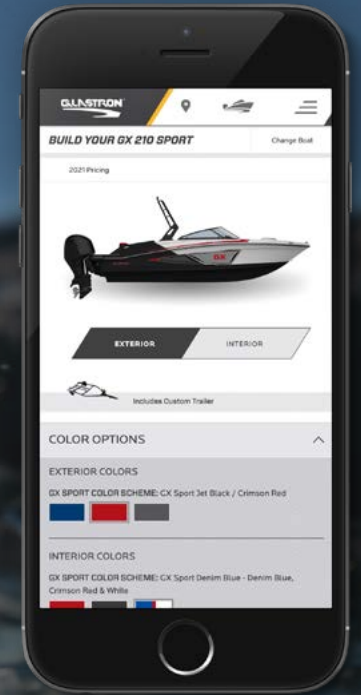

SSV HULL

The legendary SSV (Super Stable Vee®) hull design is the reason Glastron boats perform so well. It's quick to plane, with minimal bowrise, and tracks tight in the turns.

BUILD YOUR BOAT ONLINE

Head over to Glastron.com and design your ultimate summer! Select your favorite Glastron model, and then make it your own through our custom boat-builder. Once your craft is perfect, share it with your local Glastron dealer to begin your **#GlastronSummer**.